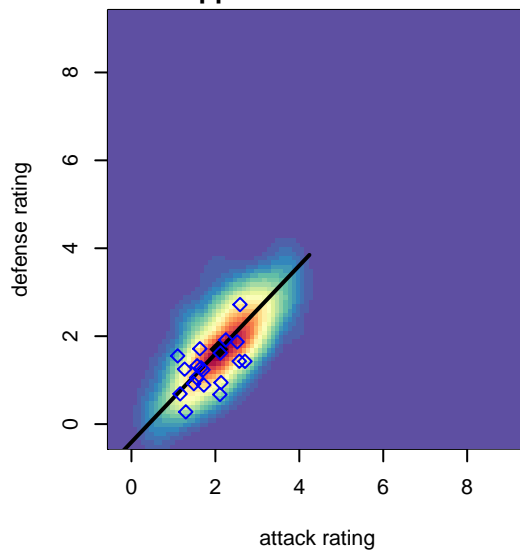

Washington Timbers Forrest B99

Washington Timbers
 Vancouver, WA
 B99 total strength=1346
 attack=8.02 defense=5.49
 fall league = RCL B99 Div 4

alt names used:
 WTFC B99 Forest
 WA Timbers FC B99 Forest
 Washington Timbers B99 Forest
 WA Timbers Forest
 Washington Timbers B99 Forest

Venues played:
 2014 Clash At the Border Silver/Bronze U15
 2014 Sounders FC Cup BU15
 2014 Mt Hood Challenge U15
 2014 RCL B99 Div 4
 2014 WYS Presidents Cup B99 Division 2

Washington Timbers Forrest B99
 Dots are actual minus expected GF (blue circles) and GA (red triangles).
 Blue line is smoothed change in attack strength. Red is smoothed change in defense strength.

**attack and defense variance (black dot)
relative to other teams
and top 10 in region**

**attack and defense rating
relative to others at age
and all opponents in last 13 months**

Performance relative to 13 month average