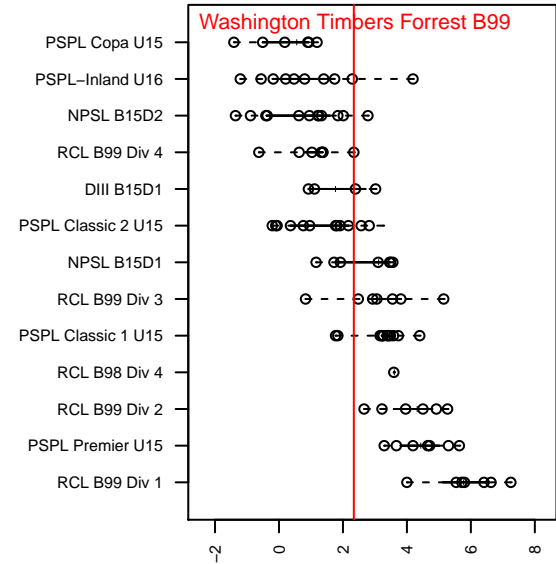

Washington Timbers Forrest B99

Washington Timbers
 Vancouver, WA
 B99 total strength=1346
 attack=8.02 defense=5.49
 fall league = RCL B99 Div 4

alt names used:
 WTFC B99 Forest
 WA Timbers FC B99 Forest
 Washington Timbers B99 Forest
 WA Timbers Forest
 Washington Timbers B99 Forest

Venues played:
 2014 Clash At the Border Silver/Bronze U15
 2014 Sounders FC Cup BU15
 2014 Mt Hood Challenge U15
 2014 RCL B99 Div 4
 2014 WYS Presidents Cup B99 Division 2

Washington Timbers Forrest B99
 Dots are actual minus expected GF (blue circles) and GA (red triangles).
 Blue line is smoothed change in attack strength. Red is smoothed change in defense strength.

**attack and defense variance (black dot)
relative to other teams
and top 10 in region**

**attack and defense rating
relative to others at age
and all opponents in last 13 months**

Performance relative to 13 month average