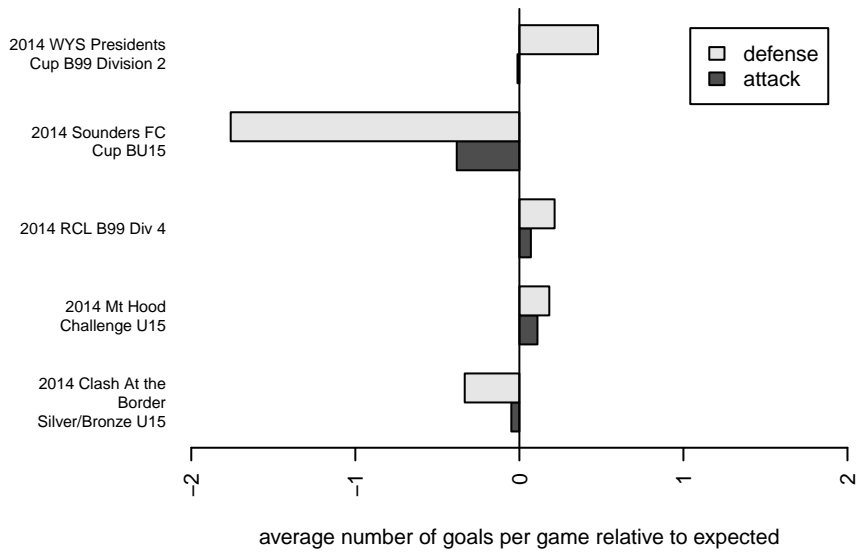

Washington Timbers Forrest B99

Washington Timbers
 Vancouver, WA
 B99 total strength=1346
 attack=8.02 defense=5.49
 fall league = RCL B99 Div 4

alt names used:
 WTFC B99 Forest
 WA Timbers FC B99 Forest
 Washington Timbers B99 Forest
 WA Timbers Forest
 Washington Timbers B99 Forest

Venues played:
 2014 Clash At the Border Silver/Bronze U15
 2014 Sounders FC Cup BU15
 2014 Mt Hood Challenge U15
 2014 RCL B99 Div 4
 2014 WYS Presidents Cup B99 Division 2

Washington Timbers Forrest B99
 Dots are actual minus expected GF (blue circles) and GA (red triangles).
 Blue line is smoothed change in attack strength. Red is smoothed change in defense strength.

**attack and defense variance (black dot)
relative to other teams
and top 10 in region**

**attack and defense rating
relative to others at age
and all opponents in last 13 months**

Performance relative to 13 month average